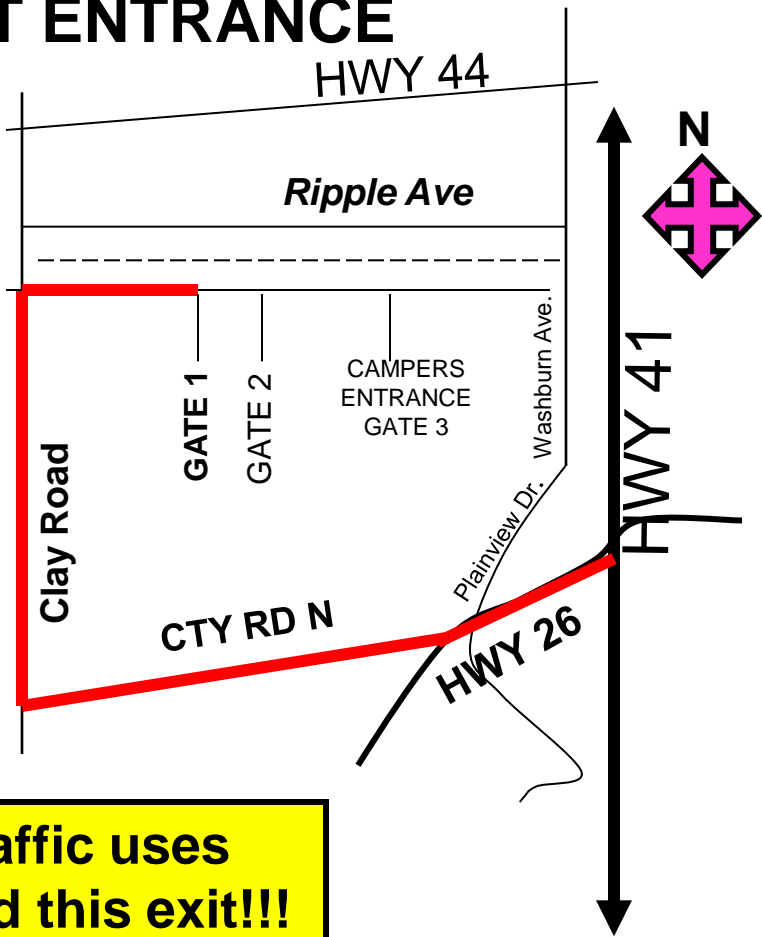

ARTIST ENTRANCE

From HWY 41, Exit #113, or HWY 26.
Turn onto HWY 26.
(Right if coming from the North,
Left if coming from the South)
Continue about 1 mile to CTY RD N,
Turn right on CTY RD N
Continue approx. 1 mile to CLAY RD,
Go North (Right) on CLAY RD
Approx. 1.5 miles to RIPPLE AVE,
Right on RIPPLE AVENUE
1/2 mile to Gate 1.

On Ripple Avenue
stay in RIGHT LANE
ARTISTS GATE 1

**NOTE!!! All camping traffic uses
Hwy 44. Definitely avoid this exit!!!**

Attached please find the Artist Entrance Directions to the Country USA & Rock USA Festival site.

Please be sure to forward on to all of your employees and associates to prevent traffic delays.

**SHIPPING ADDRESS:
2535 WEST RIPPLE AVENUE
OSHKOSH, WI 54904**

**COUNTRY USA ~ JUNE 27-29, 2019
ROCK USA ~ JULY 18-20, 2019**