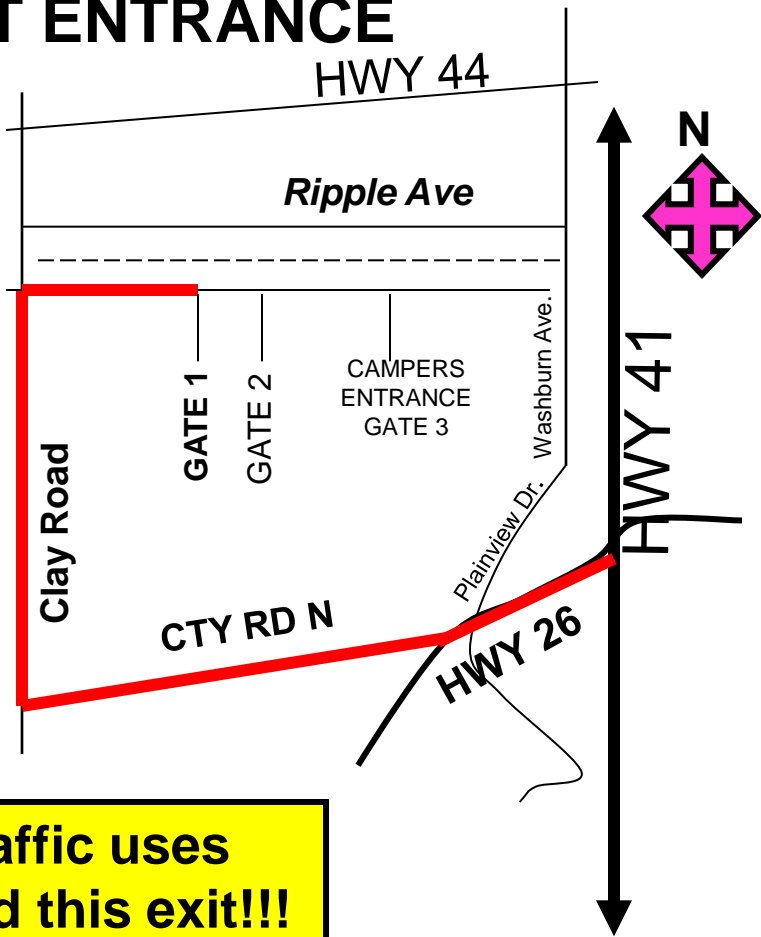

ARTIST ENTRANCE

From HWY 41, Exit #113, or HWY 26.
Turn onto HWY 26.
(Right if coming from the North,
Left if coming from the South)
Continue about 1 mile to CTY RD N,
Turn right on CTY RD N
Continue approx. 1 mile to CLAY RD,
Go North (Right) on CLAY RD
Approx. 1.5 miles to RIPPLE AVE,
Right on RIPPLE AVENUE
1/2 mile to Gate 1.

On Ripple Avenue
stay in RIGHT LANE
ARTISTS GATE 1

NOTE!!! All camping traffic uses Hwy 44. Definitely avoid this exit!!!

Attached please find the Artist Entrance Directions to the Country USA & Rock USA Festival site.

Please be sure to forward on to all of your employees and associates to prevent traffic delays.

**SHIPPING ADDRESS:
2535 WEST RIPPLE AVENUE
OSHKOSH, WI 54904**

**COUNTRY USA ~ JUNE 25-27, 2020
ROCK USA ~ JULY 16-18, 2020**