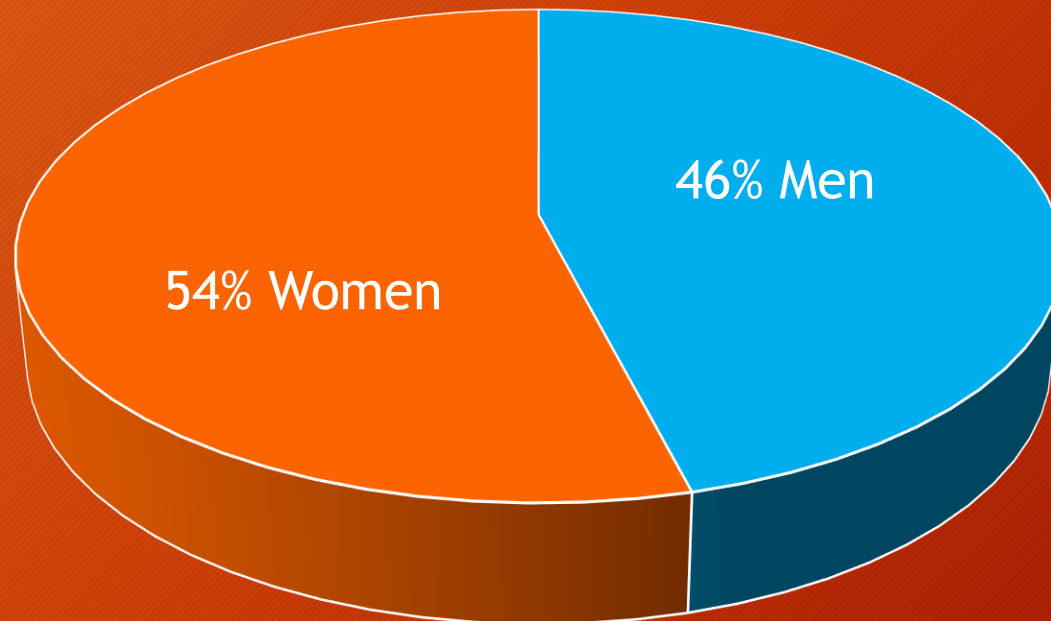

HYPERVIBE

COUNTRY USA 2020 Music & Camping Festival

- Once again, COUNTRY USA has delivered gigantic record attendance and has become one of America's biggest and most unique country music festivals. Located at Ford Festival Park...
- Celebrating its 25th Anniversary In 2020 we will be hosting a well-rounded and star-studded country lineup featuring current stars and legends like: **THOMAS RHETT, TOBY KEITH, LITTLE BIG TOWN, COLE SWINDELL, BRETT YOUNG**, and so many more!
- COUNTRY USA has featured such artists as: *Kenny Chesney, Luke Bryan, Jason Aldean, Tim McGraw, Taylor Swift, Florida Georgia Line* and so many more in its 25 year history of hosting an all-star talent line up.

HYPERVIBE

2019 Attendance and Gender Breakdown

- COUNTRY USA 2019 hosted a total attendance of 80,250 fans with an average of 26,750 per day.

HYPERVIBE

Age and Income Distribution

Age Distribution

■ 18-24 ■ 25-34 ■ 35-44 ■ 45+

Income Distribution

■ \$0-25,000 ■ \$25,001-35,000 ■ \$35,001-\$45,000 ■ \$45,001-70,000 ■ \$70,000

Geographic Distribution of Attendees

Miles Traveled

HYPERVIBE

Advertising and Entertainment Budget

- Advertising Budget: **\$400,000 annually**
 - Our marketing plan and budget features a robust combination of outlets, combining radio, social media, web, outdoor, and e-mail campaigns. We rely heavily on radio spots and social media marketing for most of our exposure to our target fan. **In 2019 our social media campaigns gained over 10 million impressions.**
- Each year, our mission is to deliver a unique and **contagious experience** every time we open the gates. We create festivals that put fans in front of their favorite musicians and surround them with **interactive sponsor activations, gourmet food & beverage experiences**, and an overall **elevated festival environment.**