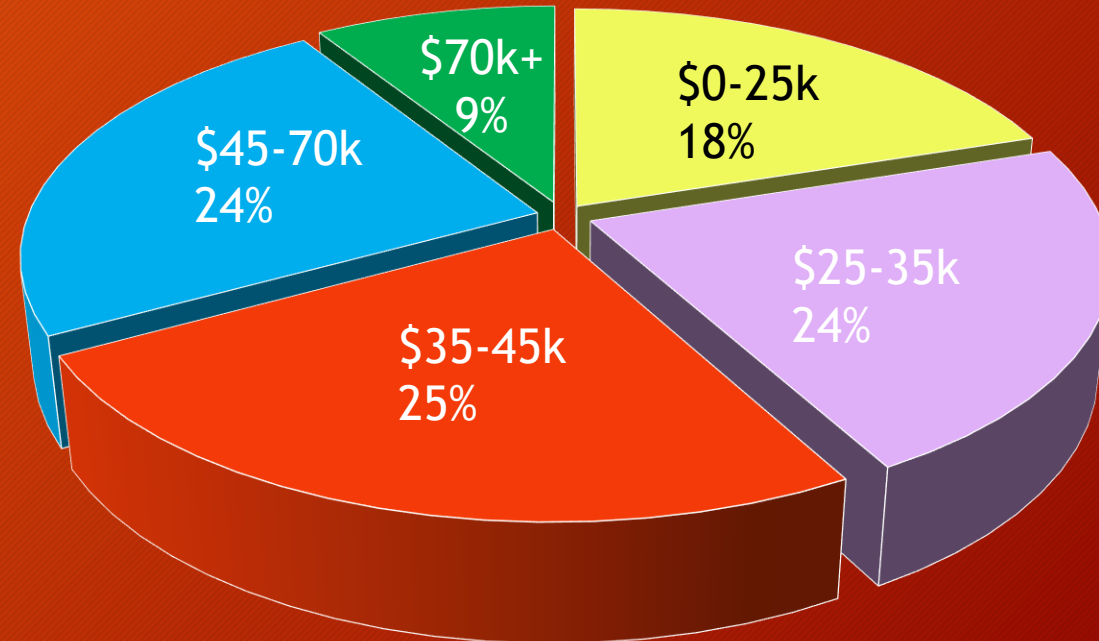

HYPERVIBE

2019 Attendance and Gender Breakdown

- COUNTRY USA 2019 hosted a total attendance of 80,250 fans with an average of 26,750 per day.

HYPERVIBE

Age and Income Distribution

Age Distribution

■ 18-24 ■ 25-34 ■ 35-44 ■ 45+

Income Distribution

■ \$0-25,000 ■ \$25,001-35,000 ■ \$35,001-\$45,000 ■ \$45,001-70,000 ■ \$70,000

Geographic Distribution of Attendees

Miles Traveled

HYPERVIBE

Advertising and Entertainment Budget

- Advertising Budget: **\$400,000 annually**
 - Our marketing plan and budget features a robust combination of outlets, combining radio, social media, web, outdoor, and e-mail campaigns. We rely heavily on radio spots and social media marketing for most of our exposure to our target fan. **In 2019 our social media campaigns gained over 10 million impressions.**
- Each year, our mission is to deliver a unique and **contagious experience** every time we open the gates. We create festivals that put fans in front of their favorite musicians and surround them with **interactive sponsor activations, gourmet food & beverage experiences**, and an overall **elevated festival environment.**