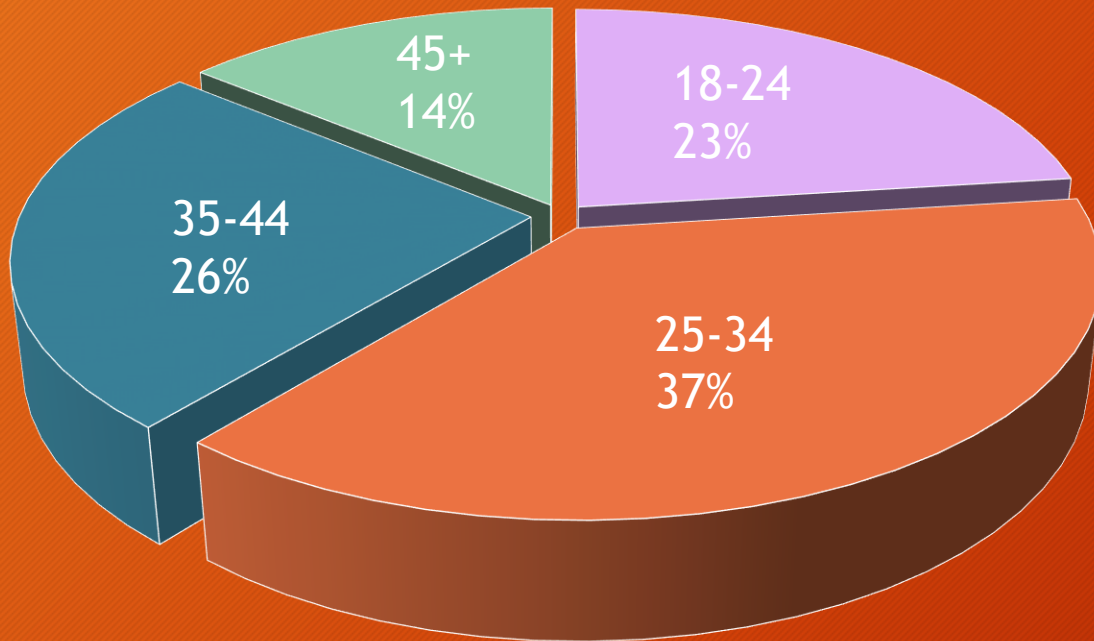

HYPERVIBE

2019 Attendance and Gender Breakdown

- COUNTRY USA 2019 hosted a total attendance of 80,250 fans with an average of 26,750 per day.

HYPERVIBE

Age and Income Distribution

Age Distribution

■ 18-24 ■ 25-34 ■ 35-44 ■ 45+

Income Distribution

■ \$0-25,000 ■ \$25,001-35,000 ■ \$35,001-\$45,000 ■ \$45,001-70,000 ■ \$70,000

Geographic Distribution of Attendees

Miles Traveled

HYPERVIBE

Advertising and Entertainment Budget

- Advertising Budget: **\$400,000 annually**
 - Our marketing plan and budget features a robust combination of outlets, combining radio, social media, web, outdoor, and e-mail campaigns. We rely heavily on radio spots and social media marketing for most of our exposure to our target fan. **In 2019 our social media campaigns gained over 10 million impressions.**
- Each year, our mission is to deliver a unique and **contagious experience** every time we open the gates. We create festivals that put fans in front of their favorite musicians and surround them with **interactive sponsor activations, gourmet food & beverage experiences**, and an overall **elevated festival environment.**