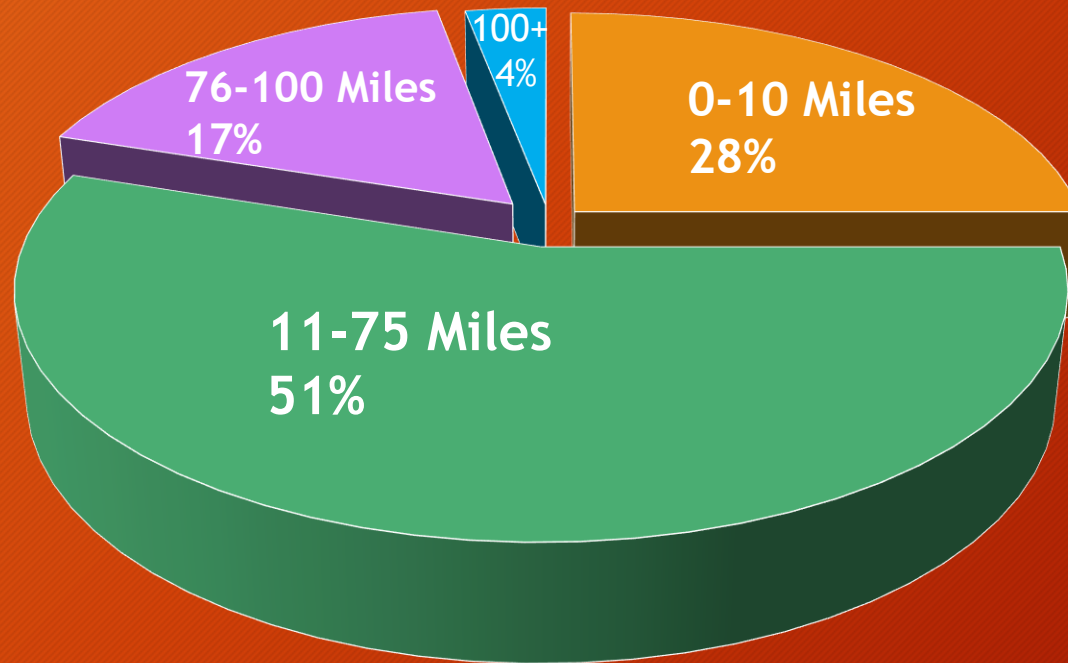

HYPERVIBE

2019 Attendance and Gender Breakdown

- COUNTRY USA 2019 hosted a total attendance of 80,250 fans with an average of 26,750 per day.

HYPERVIBE

Age and Income Distribution

Age Distribution

■ 18-24 ■ 25-34 ■ 35-44 ■ 45+

Income Distribution

■ \$0-25,000 ■ \$25,001-35,000 ■ \$35,001-\$45,000 ■ \$45,001-70,000 ■ \$70,000

Geographic Distribution of Attendees

Miles Traveled

HYPERVIBE

Advertising and Entertainment Budget

- Advertising Budget: **\$400,000 annually**
 - Our marketing plan and budget features a robust combination of outlets, combining radio, social media, web, outdoor, and e-mail campaigns. We rely heavily on radio spots and social media marketing for most of our exposure to our target fan. **In 2019 our social media campaigns gained over 10 million impressions.**
- Each year, our mission is to deliver a unique and **contagious experience** every time we open the gates. We create festivals that put fans in front of their favorite musicians and surround them with **interactive sponsor activations, gourmet food & beverage experiences**, and an overall **elevated festival environment.**